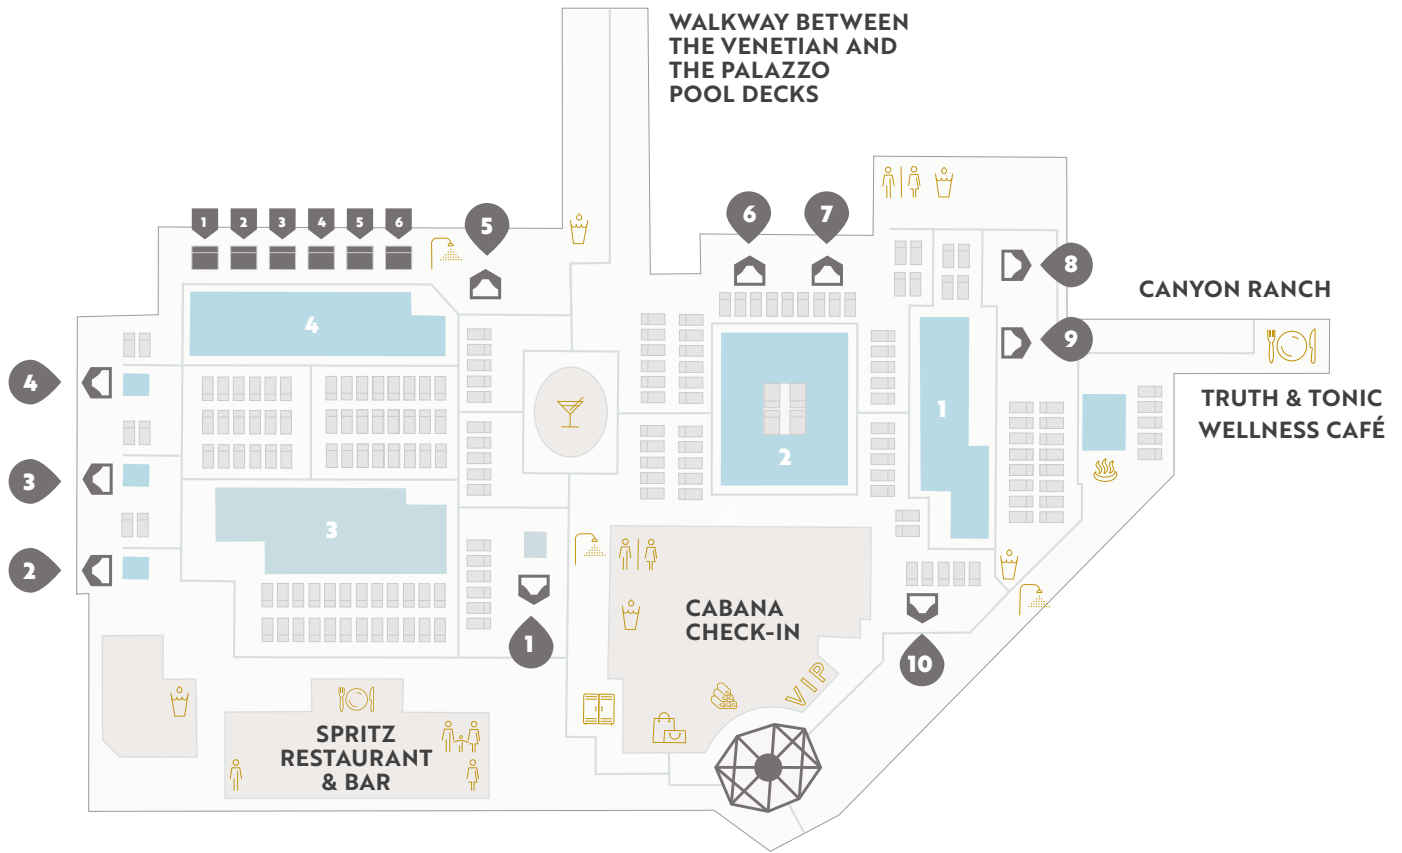

The Venetian Pool Map

CABANA NUMBER

CABANA

CABANA CHECK-IN

BAR

RESTAURANT

RETAIL

SPA

SHOWER

LOUNGE CHAIRS

TOWELS

WATER FOUNTAIN

DAYBED NUMBER

RESTROOM

FAMILY RESTROOM

DAYBED

LOCKER

The Palazzo Pool Map

CABANA NUMBER

CABANA

DAYBEDS

CABANA CHECK-IN

BAR

RESTAURANT

FAMILY RESTROOM

Venezia Pool Map

**CABANA
NUMBER**

CABANA

**CABANA
CHECK-IN**

BAR

RESTAURANT

RETAIL