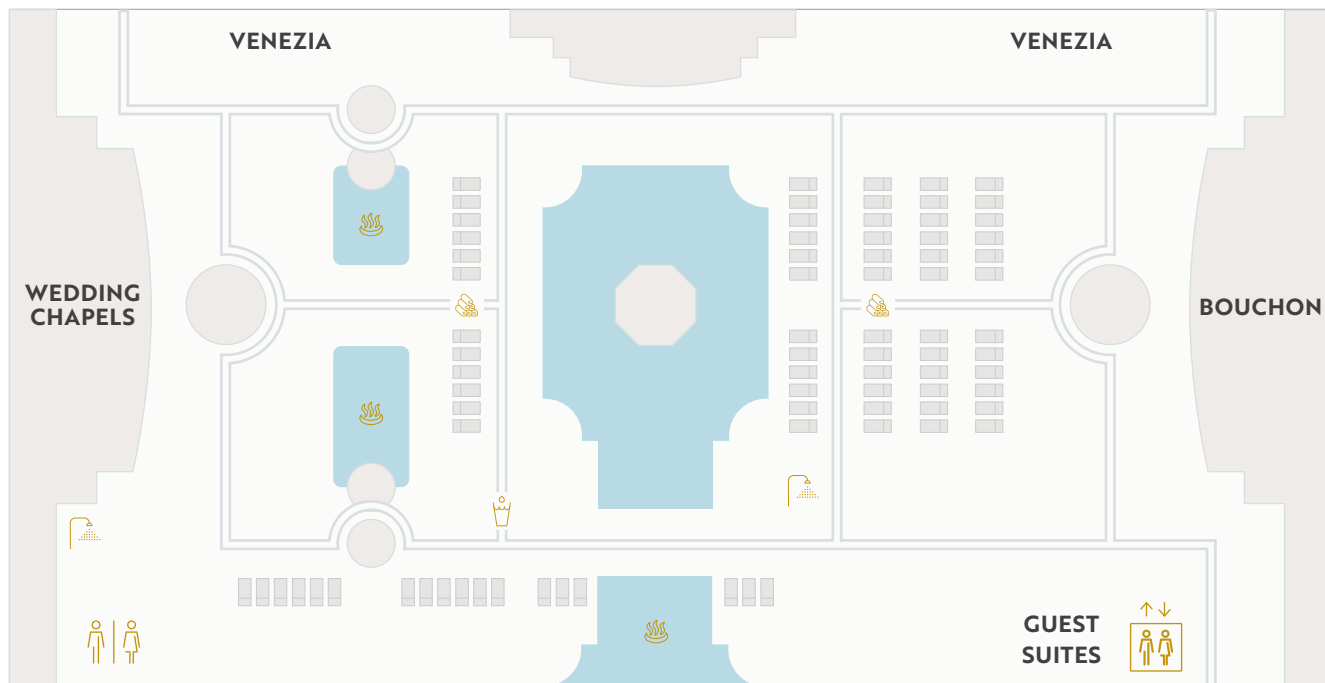

The Venetian Pool Map

CABANA NUMBER

CABANA

CABANA CHECK-IN

BAR

RESTAURANT

RETAIL

SPA

LOCKER

The Palazzo Pool Map

CABANA NUMBER

CABANA

DAYBEDS

CABANA CHECK-IN

BAR

RESTAURANT

RETAIL

SPA

SHOWER

LOUNGE CHAIRS

TOWELS

WATER FOUNTAIN

LOCKER

RESTROOM

FAMILY RESTROOM

Venezia Pool Map

**CABANA
NUMBER**

CABANA

**CABANA
CHECK-IN**

BAR

RESTAURANT

RETAIL