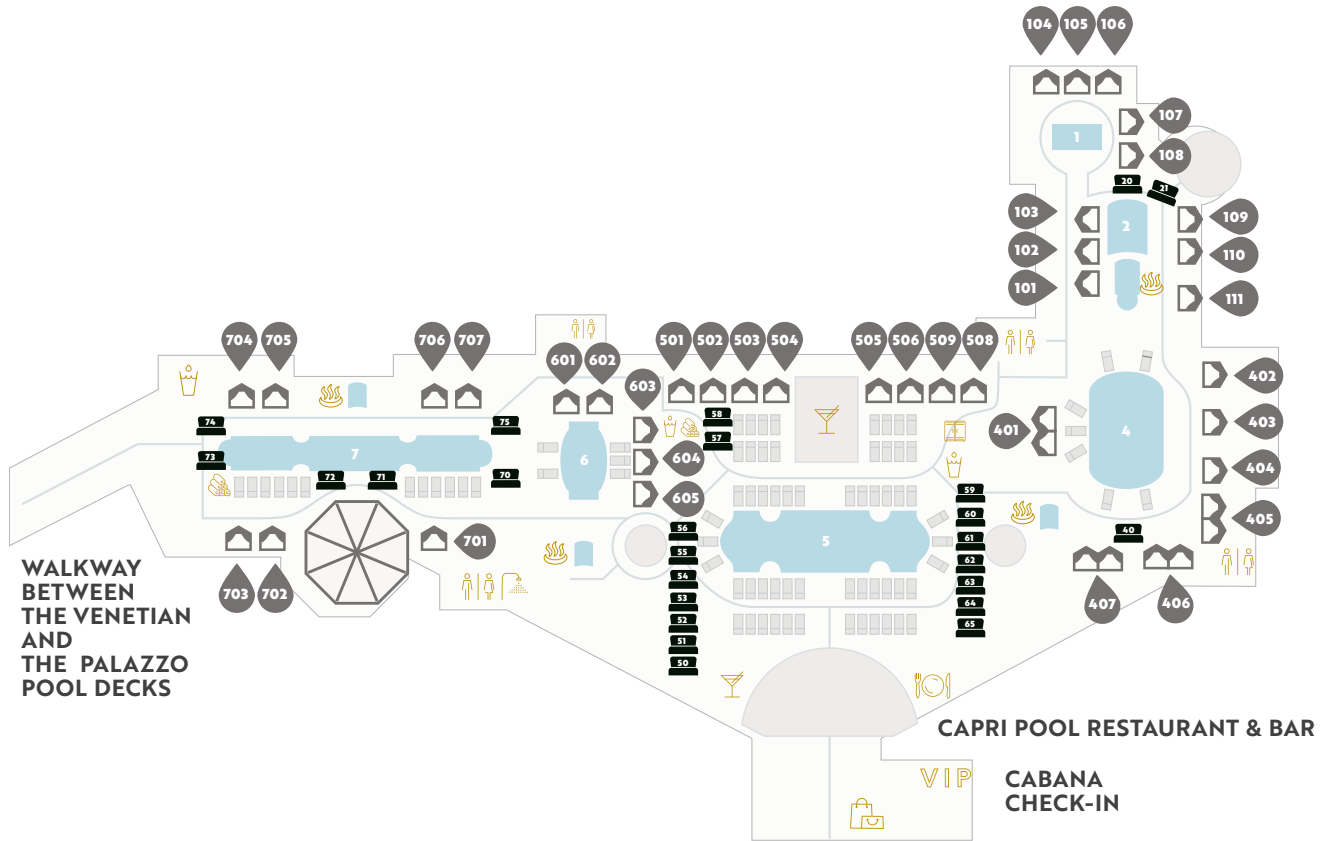

The Venetian Pool Map

CABANA NUMBER

CABANA

CABANA CHECK-IN

BAR

RESTAURANT

RETAIL

SPA

SHOWER

LOUNGE CHAIRS

TOWELS

WATER FOUNTAIN

DAYBED NUMBER

RESTROOM

FAMILY RESTROOM

DAYBED

LOCKER

The Palazzo Pool Map

CABANA NUMBER

CABANA

DAYBEDS

CABANA CHECK-IN

BAR

RESTAURANT

FAMILY RESTROOM

Venezia Pool Map

**CABANA
NUMBER**

CABANA

**CABANA
CHECK-IN**

BAR

RESTAURANT

RETAIL